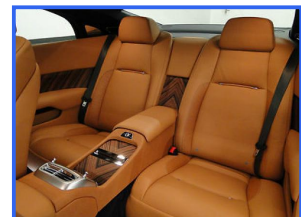

## Rolls Royce Wraith

**£POA**

New Rolls Royce Wraith

Rolls Royce Wraith  
 Special order paint Sapphire black  
 Interior leather tan with navy blue contrast

Lambs wool foot mats

### Product Details

Category/Type	New Vehicles
Make	Rolls Royce
Model	Wraith
Year	2014
Hours/Mileage	del

Up lit Spirit of Ecstasy

Bespoke interior charge

Bespoke top stitch

Drivers ass system 3

Camera system