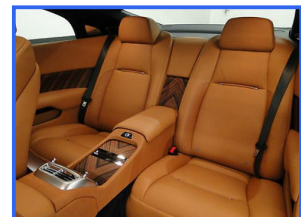

SOMERLEY LTD

SPORTS & PRESTIGE CAR SALES

Rolls Royce Wraith

£POA

New Rolls Royce Wraith

Rolls Royce Wraith
 Special order paint Sapphire black
 Interior leather tan with navy blue contrast

Lambs wool foot mats

Product Details

Product Details	
Category/Type	New Vehicles
Make	Rolls Royce
Model	Wraith
Year	2014
Hours/Mileage	del

Up lit Spirit of Ecstasy
 Bespoke interior charge
 Bespoke top stitch
 Drivers ass system 3
 Camera system
 Garage door opener
 Comfort entry system