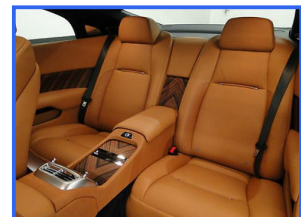

SOMERLEY LTD

SPORTS & PRESTIGE CAR SALES

Rolls Royce Wraith

£POA

New Rolls Royce Wraith

Rolls Royce Wraith
Special order paint Sapphire black
Interior leather tan with navy blue contrast

Lambs wool foot mats

Product Details

Product Details	
Category/Type	New Vehicles
Make	Rolls Royce
Model	Wraith
Year	2014
Hours/Mileage	del

Up lit Spirit of Ecstasy
Bespoke interior charge
Bespoke top stitch
Drivers ass system 3
Camera system
Garage door opener
Comfort entry system

Maesgarth, Highcliffe Road, Christchurch, Dorset, BH23 4HX

Telephone: +44 (0)7812 997997

www.somerleycars.co.uk info@somerleycars.co.uk