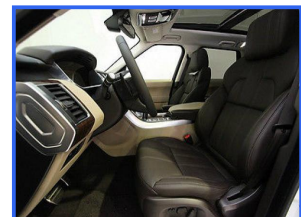

SOMERLEY LTD

SPORTS & PRESTIGE CAR SALES

Range Rover Sport 3.0 s/c HSE

£POA

867 "Fuji White"

- TMS Oxford-Leather "Espresso/Ivory", Seats "Espresso"
 - 088HB Veneer "Shadow Zebrano"
 - 032CV Headlining "Ivory"
- 029SF 22 inch 10-Spoke Diamond Turned Finish
 - 038ID TFT Virtual Instrument Cluster
 - 033CW 60/40 Fold Through

Product Details

Product Details	
Category/Type	New Vehicles
Make	Range Rover
Model	Sport 3.0 s/c HSE
Year	2017
Hours/Mileage	del

- 047AB Privacy Glass
- 049AL Electric Tilt & Reach Adjustable Steering Column
 - 051AJ Foot Pedal - Metal Finish
 - 086FA Rear View Camera
 - 070AW Powered Tailgate
 - 025LN Meridian Soundsystem with 19 Speakers
 - 029QQ Spare Wheel Alloy