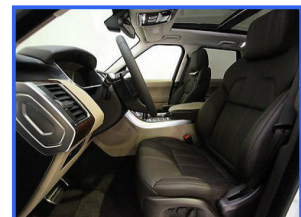

### £POA

867 "Fuji White"

- TMS Oxford-Leather "Espresso/Ivory", Seats "Espresso"
  - 088HB Veneer "Shadow Zebrano"
  - 032CV Headlining "Ivory"
- 029SF 22 inch 10-Spoke Diamond Turned Finish
  - 038ID TFT Virtual Instrument Cluster
  - 033CW 60/40 Fold Through