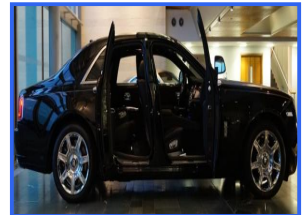

SOMERLEY LTD

SPORTS & PRESTIGE CAR SALES

Rolls Royce Wraith Rolls Royce Edition

£230,000.00

Rolls-Royce Ghost – HOME OF ROLLS-ROYCE EDITION - New Car – Model Year 2017 LHD

Limited Edition

Exterior Diamond Black