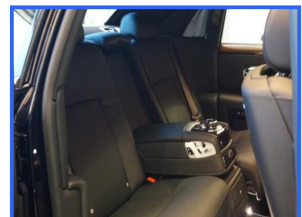

## Rolls Royce Wraith Rolls Royce Edition

**£230,000.00**

Rolls-Royce Ghost – HOME OF ROLLS-ROYCE EDITION - New Car – Model Year 2017 LHD

Limited Edition

Exterior Diamond Black