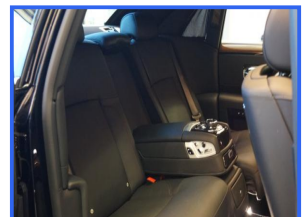

SOMERLEY LTD

SPORTS & PRESTIGE CAR SALES

Rolls Royce Wraith Rolls Royce Edition

£230,000.00

Rolls-Royce Ghost – HOME OF ROLLS-ROYCE EDITION - New Car – Model Year 2017 LHD

Limited Edition

Exterior Diamond Black