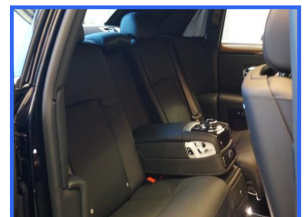

## Rolls Royce Wraith Rolls Royce Edition

**£230,000.00**

Rolls-Royce Ghost – HOME OF ROLLS-ROYCE EDITION - New Car – Model Year 2017 LHD

Limited Edition

Exterior Diamond Black