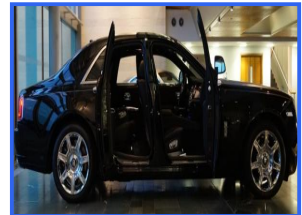

## Rolls Royce Wraith Rolls Royce Edition

**£230,000.00**

Rolls-Royce Ghost – HOME OF ROLLS-ROYCE EDITION - New Car – Model Year 2017 LHD

Limited Edition

Exterior Diamond Black