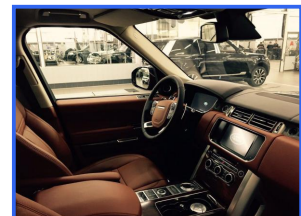

SOMERLEY LTD

SPORTS & PRESTIGE CAR SALES

Range Rover Holland & Holland 5.0 s/c

£240,000.00

HOLLAND & HOLLAND SPECIAL EDITION 1 of 40

240,000 Euro net

22 Inch Wheels

Adaptive Speed Control

Meridian 1700 Watt Sound

Dual View Touchscreen

Full Park Assist

Product Details

Product Details	
Category/Type	4x4s
Make	Range Rover
Model	Holland & Holland 5.0 s/c
Year	2016
Hours/Mileage	Del

Adaptive Xenon Headlamps

Ambient Lighting Configurable

Soft Door Close

Front & Rear Cool Box

Heated & Cooled Front/Rear Seats

Keyless Entry/Start

Large Size Washer Tank

Maesgarth, Highcliffe Road, Christchurch, Dorset, BH23 4HX

Telephone: +44 (0)7963 997997