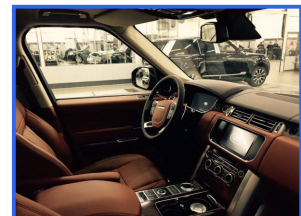

## Range Rover Holland & Holland 5.0 s/c

**£240,000.00**

HOLLAND & HOLLAND SPECIAL EDITION 1 of 40

240,000 Euro net

22 Inch Wheels

Adaptive Speed Control

Meridian 1700 Watt Sound

Dual View Touchscreen

Adaptive Xenon Headlamps

Ambient Lighting Configurable

Soft Door Close

Front & Rear Cool Box

Heated & Cooled Front/Rear Seats

Keyless Entry/Start

Large Size Washer Tank

**Maesgarth, Highcliffe Road, Christchurch, Dorset, BH23 4HX**