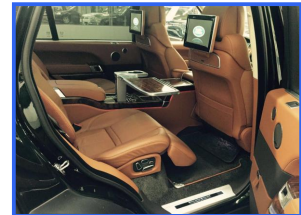

## Range Rover Holland & Holland 5.0 s/c

**£240,000.00**

HOLLAND & HOLLAND SPECIAL EDITION 1 of 40

240,000 Euro net

22 Inch Wheels

Adaptive Speed Control

Meridian 1700 Watt Sound

Dual View Touchscreen

Adaptive Xenon Headlamps

Ambient Lighting Configurable

Soft Door Close

Front & Rear Cool Box

Heated & Cooled Front/Rear Seats

Keyless Entry/Start

Large Size Washer Tank

**Maesgarth, Highcliffe Road, Christchurch, Dorset, BH23 4HX**