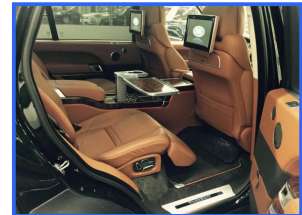

## Range Rover Holland & Holland 5.0 s/c

**£240,000.00**

HOLLAND & HOLLAND SPECIAL EDITION 1 of 40

240,000 Euro net

22 Inch Wheels

Adaptive Speed Control

Meridian 1700 Watt Sound

Dual View Touchscreen

Adaptive Xenon Headlamps

Ambient Lighting Configurable

Soft Door Close

Front & Rear Cool Box

Heated & Cooled Front/Rear Seats

Keyless Entry/Start

Large Size Washer Tank

**Maesgarth, Highcliffe Road, Christchurch, Dorset, BH23 4HX**