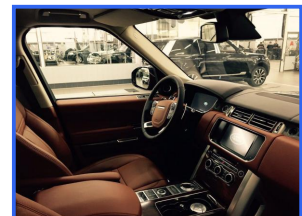

## Range Rover Holland & Holland 5.0 s/c

**£240,000.00**

HOLLAND & HOLLAND SPECIAL EDITION 1 of 40

240,000 Euro net

22 Inch Wheels

Adaptive Speed Control

Meridian 1700 Watt Sound

Dual View Touchscreen

Adaptive Xenon Headlamps

Ambient Lighting Configurable

Soft Door Close

Front & Rear Cool Box

Heated & Cooled Front/Rear Seats

Keyless Entry/Start

Large Size Washer Tank

**Maesgarth, Highcliffe Road, Christchurch, Dorset, BH23 4HX**