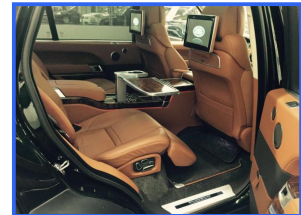

SOMERLEY LTD

SPORTS & PRESTIGE CAR SALES

Range Rover Holland & Holland 5.0 s/c

£240,000.00

HOLLAND & HOLLAND SPECIAL EDITION 1 of 40

240,000 Euro net

22 Inch Wheels

Adaptive Speed Control

Meridian 1700 Watt Sound

Dual View Touchscreen

Full Park Assist

Product Details

Product Details	
Category/Type	4x4s
Make	Range Rover
Model	Holland & Holland 5.0 s/c
Year	2016
Hours/Mileage	Del

Adaptive Xenon Headlamps

Ambient Lighting Configurable

Soft Door Close

Front & Rear Cool Box

Heated & Cooled Front/Rear Seats

Keyless Entry/Start

Large Size Washer Tank

Maesgarth, Highcliffe Road, Christchurch, Dorset, BH23 4HX

Telephone: +44 (0)7963 997997